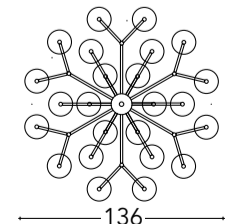

Art. 2129/CH36/SG
Ø 136 cm - H 107 cm
36 x G9 x Led 10W