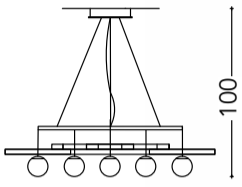

BA718

H 85 cm - L 48 cm - Sp 16 cm

BA719

H 11 cm - L 15 cm - Sp 10 cm

Art. 2121/LU

L 147 cm - H 93 cm - Sp 10 cm
Led 3000 K°
4400 Lumen

Art. 2122

L 30 cm - H 43 cm - Sp 10 cm
Led 3000 K°
1700 Lumen