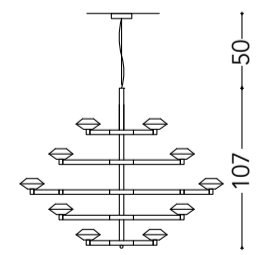

Art. 2129/CH36/SG
Ø 136 cm - H 107 cm
36 x G9 x Led 10W