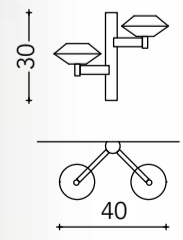

Art. 2129/A2/SG
Ø 40 cm - H 30 cm - Sp 23 cm
2 x G9 x Led 10W